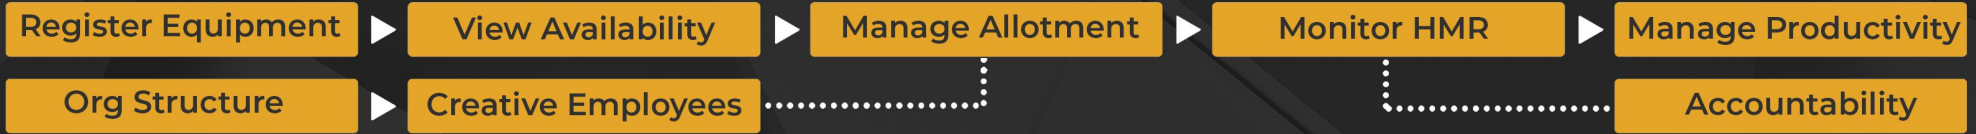

FUTURE READY HIGH ROI

SOLUTION

A Smart QR
Based Asset
Management
Process With
Integrated
Telematics

EQUIPMENT MANAGEMENT PROCESS

ADMIN:

EMPLOYEE:

OPERATOR:

OPTIONAL FEATURES