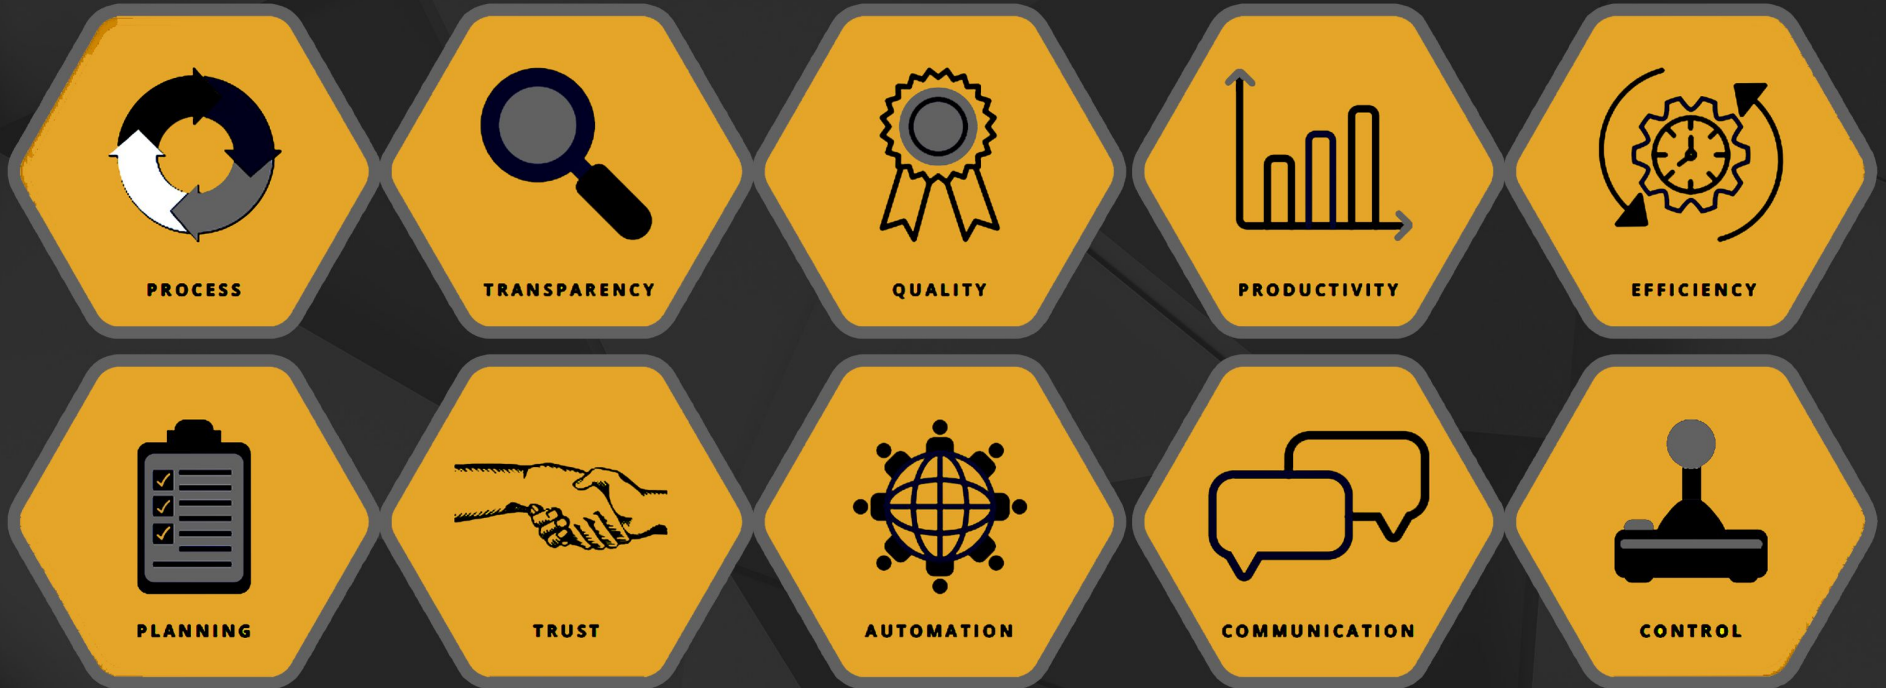

HIGHER CONTROL

HIGHER EFFICIENCY

HIGHER PRODUCTIVITY

ESTABLISHING SEAMLESS COLLABORATION BETWEEN STAKEHOLDERS

Admin/ management dashboard and central control

Asset engagement & productivity at sites

Vendors/Contractors profiling & engagement

UBERIZE EMPLOYEE CONVEYANCE!

WITH BUILT-IN EMPLOYEE
CONVEYANCE MANAGEMENT

Request rides

Track your rides

Engagement tracking

Share your rides

IMPLEMENT IN 15 MINUTES!

RECOGNITIONS